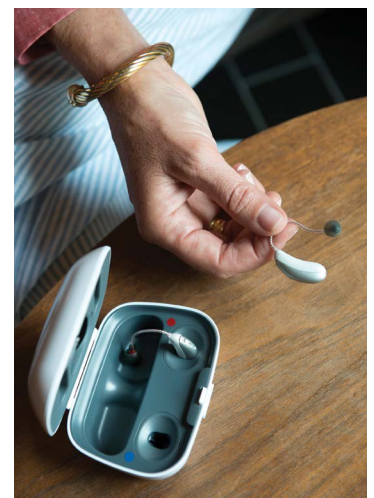

SHIFT IS IDEAL FOR MILD TO MODERATE HEARING LOSS.

SHIFT™
MAKE THE MOVE

Powered by Unitron

TAKE CHARGE OF YOUR HEARING EXPERIENCE

SHIFT is a life-enhancing hearing solution that's more than a clever amplifier. It works together with a smartphone app to give you more control over the way you hear. And, it packs industry-leading features into a sleek design that fits comfortably on your ear.

KEY FEATURES

- Easy to set-up
- Personalise your sound profile and optimise on-the-go
- Direct media streaming via Bluetooth®
- Hands-free phone calls to both ears
- Programs optimise sound for conversations in quiet and noise, as well as live music